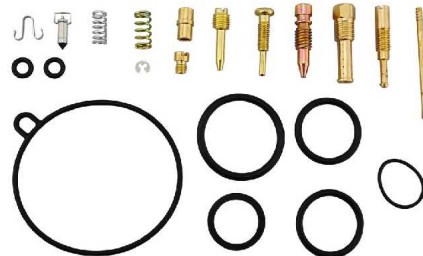

Price : 23.00 (AUD)

CARB-KIT001

Carburetor Carby Rebuild Kit Honda CT110 Postie Posty Bike All Models

Year:Universal

Weight:0.022kg