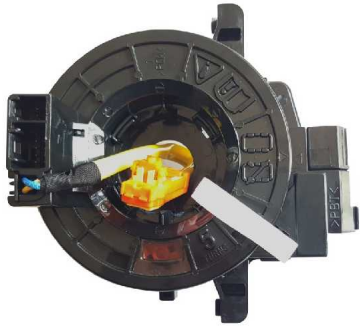

Year:/  
Weight: /

Price : 17.00 (AUD)

CLIP-TA001

Panel Flare Clips For Toyota Land Cruiser Prado 120  
Front Body Trim Mould Repair

Year:/  
Weight: /

Price : 48.00 (AUD)

CKSG-TA001

CLOCK SPRING AIRBAG SPIRAL CABLE TOYOTA HILUX  
2010-2013