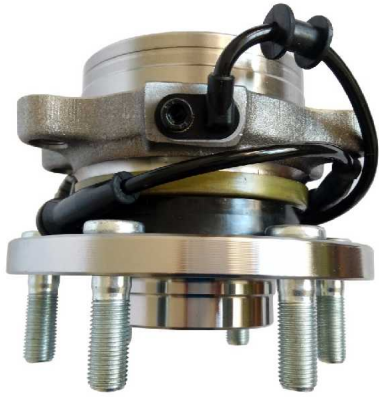

Price : 158.00 (AUD)

WH-NS006

1 FRONT WHEEL BEARING HUB NISSAN NAVARA 4WD
D22 D40 YD25/VQ40 ABS SPANISH 05-12

Year:2005-2012
Weight:4.95kg