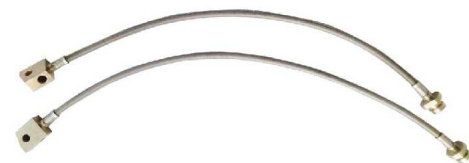

Year:1988-2006

Weight:0.5kg

Price : 31.00 (AUD)

BH-NS003004

Extended Brake Hose/Line kit - for Nissan Patrol GQ  
(Y60) GU (Y61) Maverick

Year:1988-2001

Weight:0.35kg

Price : 38.00 (AUD)

BH-NS005006

Extended Stainless Braided Brake Lines Nissan Patrol  
GQ Y60 GU Y61 2-8" Lift Kit

Year:1988-2012

Weight:0.3kg

Price : 39.00 (AUD)

BH-NS007

Braided' Extended Brake Hose/Line kit - for Nissan Patrol  
GQ (Y60) GU (Y61)