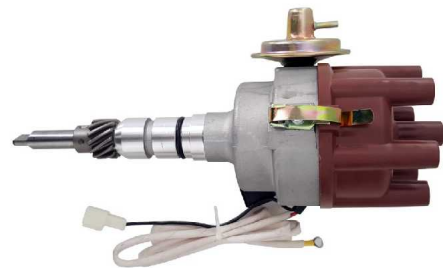

Price : 175.00 (AUD)

EDIS-TA001

Electronic Distributor Fit Toyota Land Cruiser FJ40-FJ80 2F 3F 4.2L 4.0L

Year:75-92
Weight:/'