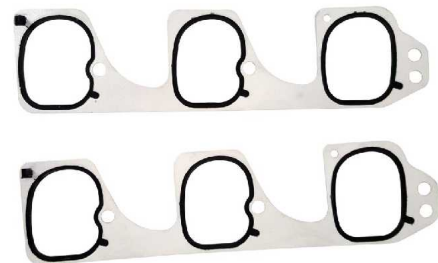

Price : 30.00 (AUD)

GST-HLN001

INLET/INTAKE MANIFOLD GASKET-HOLDEN COMMODORE VZ,VE,VF V6 3.6L ALLOYTEC 04-4/13

Year:2004-2013
Weight: /