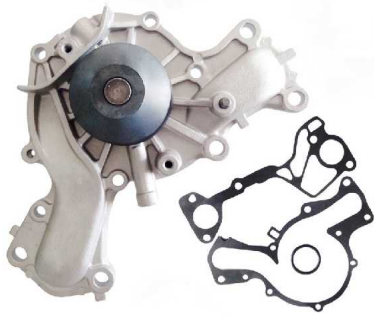

Price : 33.00 (AUD)

WP-MB001

Mitsubishi Water Pump Magna TR TS 6cyl 6G72-S2 3.0L
Petrol V6 Engine 1993-1996

Year:1988-1997

Weight:1.3kg