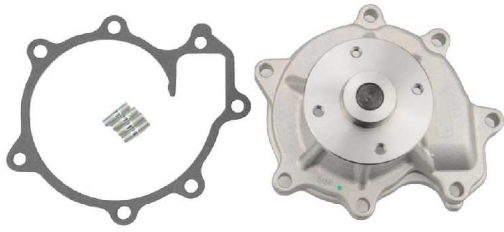

Year:1983-1996

Weight:1kg

Price : 35.00 (AUD)

WP-NS002

Water Pump for Nissan Patrol GQ Y60 TB42S TB42E Ford Maverick 4.2L Petrol 88-97

Year:1988-1997

Weight:1.3kg

Price : 36.00 (AUD)