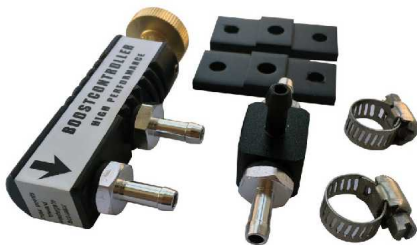

Price : 24.00 (AUD)

TBC-BLACK

Nissan Mitsubishi Turbo Black Boost Controller Incabin
adjustable + fitting Kit

Year:/
Weight:0.25kg