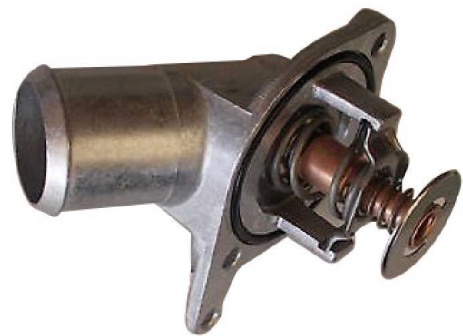

Price : 66.00 (AUD)

THE-HLN003

TRIDON HOLDEN THERMOSTAT HOUSING COMMODORE
VT VX VU VY 5.7L V8 LS1

Year:1999-2003

Weight:/