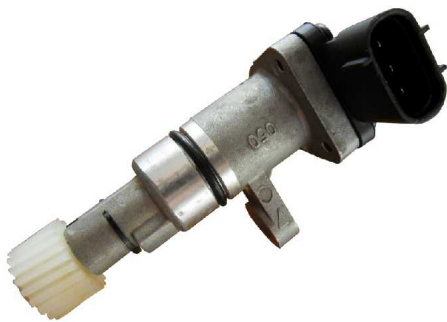

Price : 48.00 (AUD)

SMS-TA002

Speedo Sensor Speedometer Sender For Toyota Hilux
4Runner LN RN VZN DYNA LY

Year:1991-2005

Weight:/