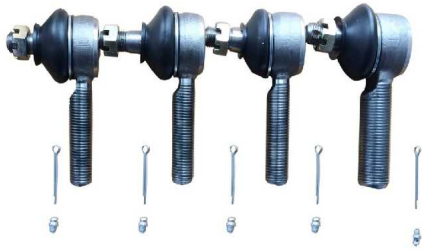

Price : 44.00 (AUD)

TRE-TA001

Landcruiser BJ40 BJ42 FJ40 FJ45 HJ45 HJ47 Tie Rod Relay End Kit 4X4 LHD 5pcs

Year:1974-2002

Weight:1.75kg