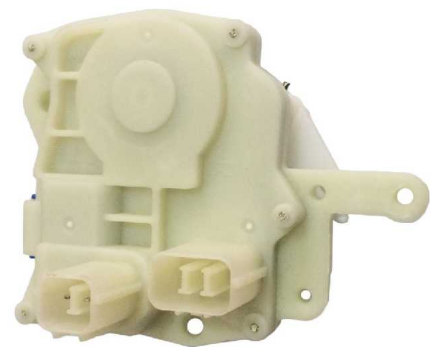

Price : 19.00 (AUD)

DL-HD002

Honda Power Door Lock Actuator Front Right Civic
Accord Odyssey CRV Acura MDX TL

Year:1998-2006
Weight: /