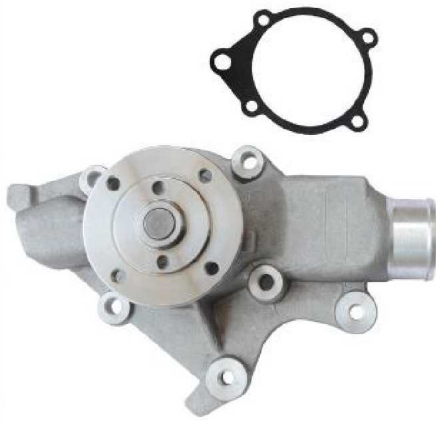

Price : 35.00 (AUD)

WP-JP001

Water Pump Jeep Cherokee XJ Series 6cyl 4.0L Petrol + Gasket 1994-2001

Year:1994-2001
Weight:2kg