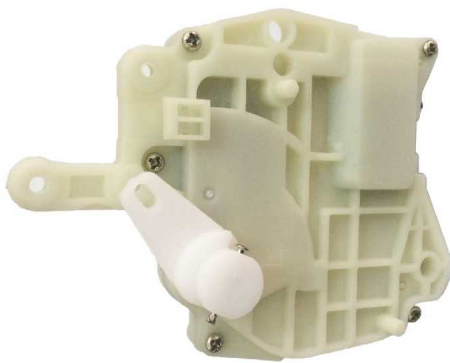

Year:/  
Weight: /

Price : 10.00 (AUD)

DL-GEAR

1pc Ford Door Actuator Cog Falcon AU 3 BF BA Territory  
Lock Actuator Gear 5.7mm

Year:/  
Weight: /

Price : 18.00 (AUD)

DL-HD001

Power Door Lock Actuator Honda Left Front Side Civic  
Accord Odyssey Acura MDX